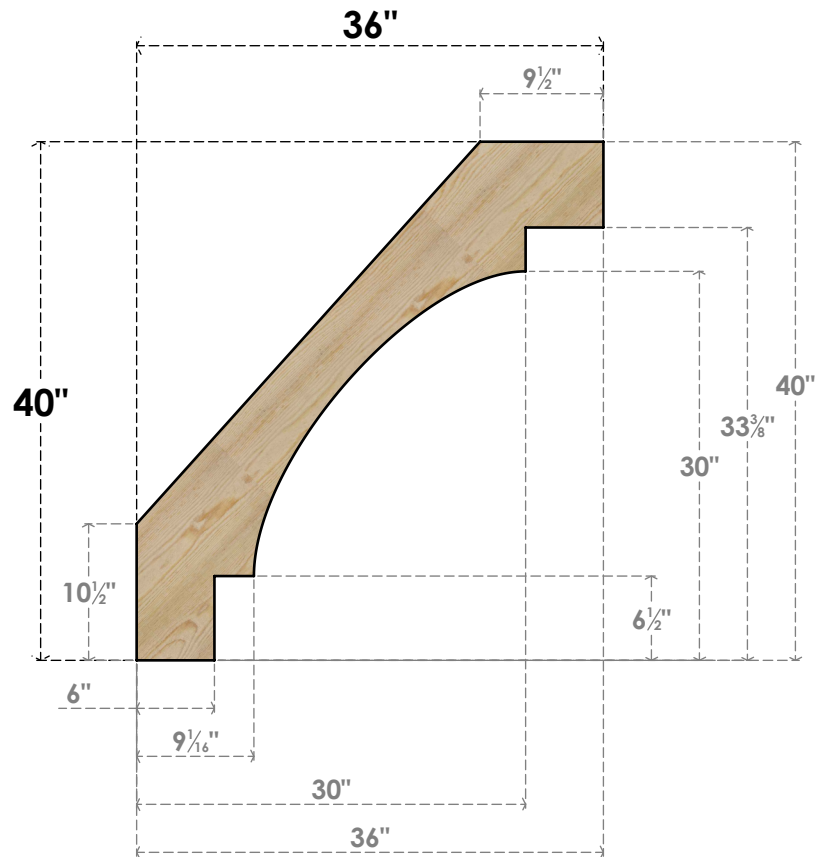

BRC04X36X40MRC00RDF

4"W X 36"D X 40"H MERCED ROUGH SAWN BRACE, DOUGLAS FIR

SIDE

FRONT

EKENA MILLWORK
 2300 WEST MAIN ST.
 CLARKSVILLE, TX 75426
 TOLL FREE: 866-607-0453
 WWW.EKENAMILLWORK.COM

NOTES

1. INSTALLATION TO BE COMPLETED IN ACCORDANCE WITH MANUFACTURER'S SPECIFICATIONS.
2. DRAWING MAY NOT BE TO SCALE
3. THIS DRAWING IS INTENDED FOR DESIGN AND PLANNING PURPOSES ONLY.
4. ALL INFORMATION CONTAINED HEREIN WAS CURRENT AT THE TIME OF DEVELOPMENT BUT MUST BE REVIEWED AND APPROVED BY THE PRODUCT MANUFACTURER TO BE CONSIDERED ACCURATE.
5. PRODUCTS ARE NOT KILN DRIED. THIS ITEM IS UNIQUE AND WILL CONTAIN THE NATURAL VARIATIONS THAT THE WOOD SPECIES OFFERS. THIS MAY RESULT IN VARIATIONS UP TO 1/4"